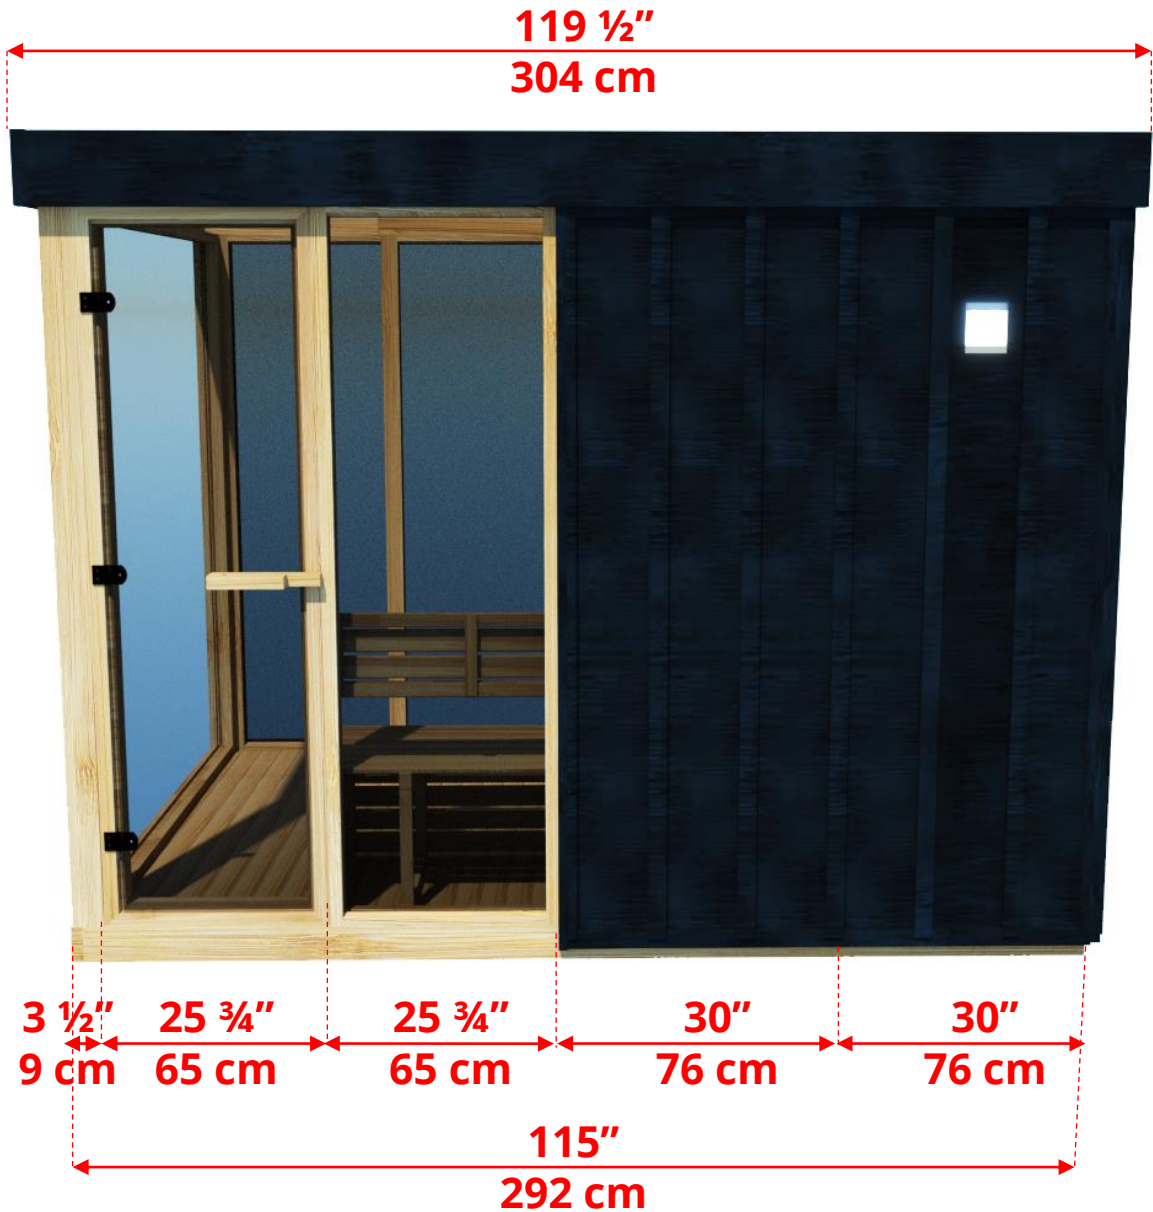

OR6110/ OR6112 Outdoor Pure Cube Orion Sauna

Manufactured by:

OR6110/ OR6112 Outdoor Pure Cube Orion Sauna

L bench can be positioned on either side depending what side door is on.

Manufactured by:

pure cübe

OR6110/ OR6112 Outdoor Pure Cube Orion Sauna

Door can be placed on right or left side of sauna.

Manufactured by:

tel: 888-923-9813 | info@leisurecraft.com | web: www.leisurecraft.com

OR6110/ OR6112 Outdoor Pure Cube Orion Sauna

Sauna has a 1" slope from front to back

Manufactured by: