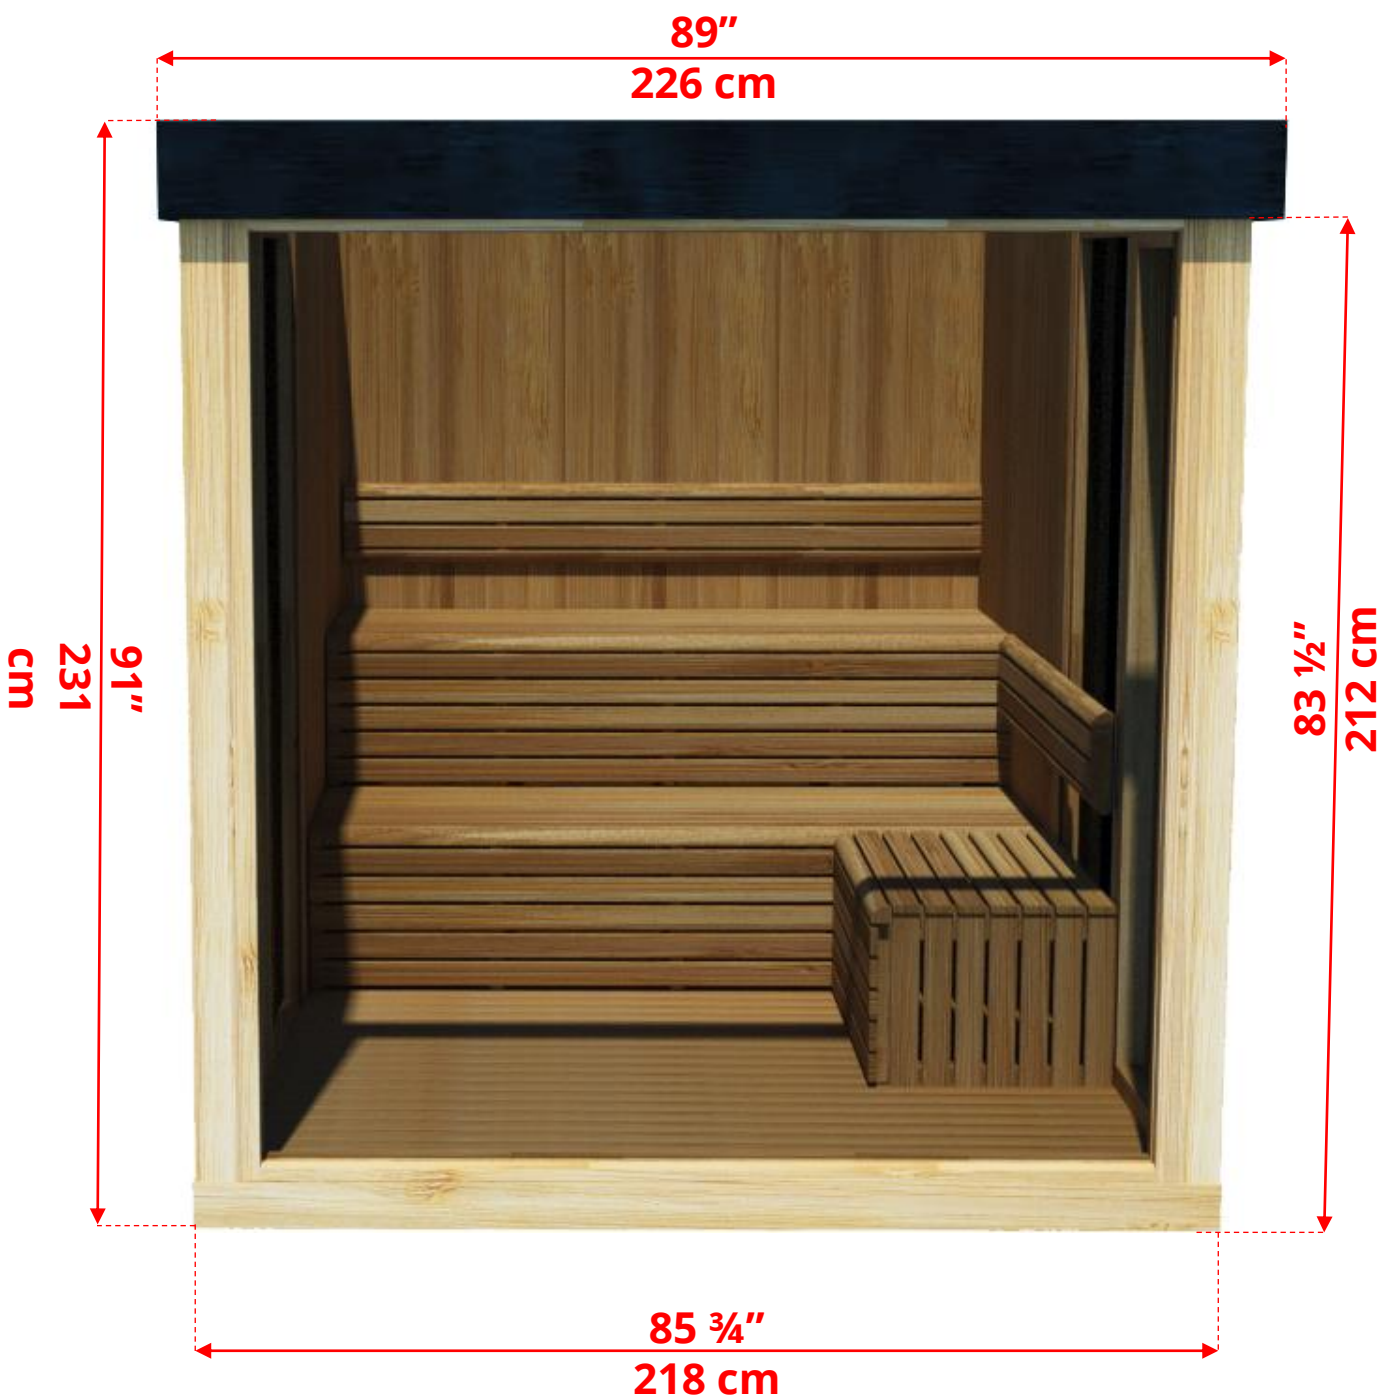

OR6110/ OR6112 Outdoor Pure Cube Orion Sauna

Manufactured by:

OR6110/ OR6112 Outdoor Pure Cube Orion Sauna

L bench can be positioned on either side depending what side door is on.

Manufactured by:

pure cübe

OR6110/ OR6112 Outdoor Pure Cube Orion Sauna

Door can be placed on right or left side of sauna.

Manufactured by:

tel: 888-923-9813 | info@leisurecraft.com | web: www.leisurecraft.com

OR6110/ OR6112 Outdoor Pure Cube Orion Sauna

Sauna has a 1" slope from front to back

Manufactured by: