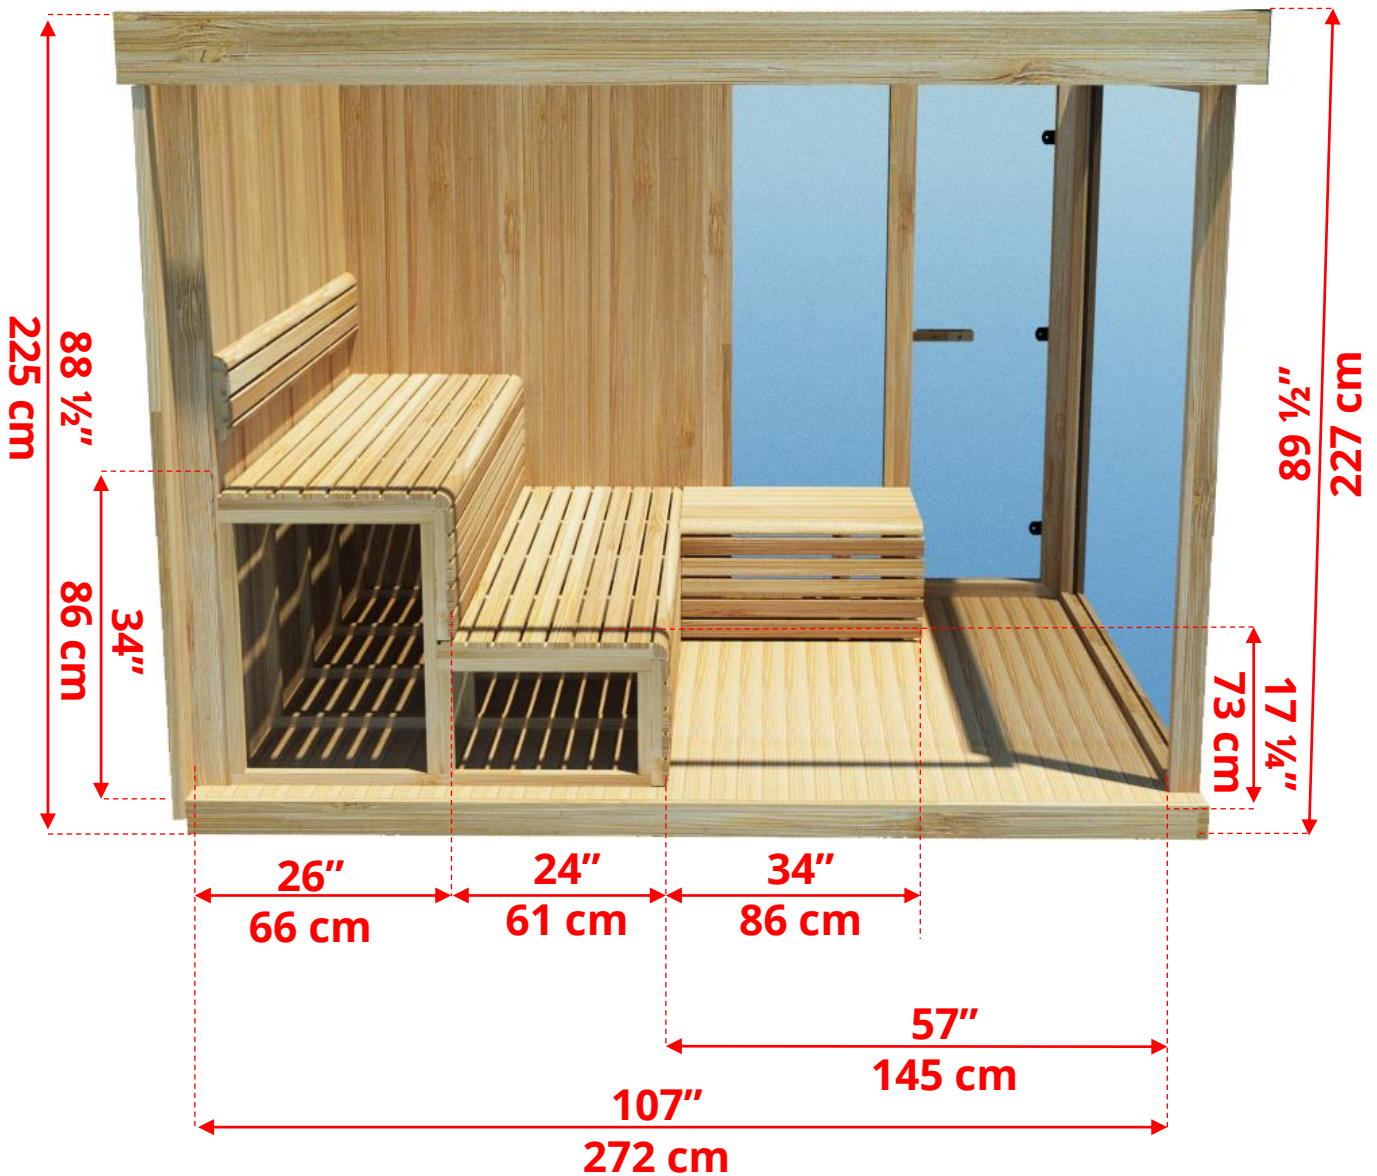

OR6110/ OR6112 Outdoor Pure Cube Orion Sauna

Manufactured by:

OR6110/ OR6112 Outdoor Pure Cube Orion Sauna

L bench can be positioned on either side depending what side door is on.

Manufactured by:

pure cübe

OR6110/ OR6112 Outdoor Pure Cube Orion Sauna

Door can be placed on right or left side of sauna.

Manufactured by:

tel: 888-923-9813 | info@leisurecraft.com | web: www.leisurecraft.com

OR6110/ OR6112 Outdoor Pure Cube Orion Sauna

Sauna has a 1" slope from front to back

Manufactured by: