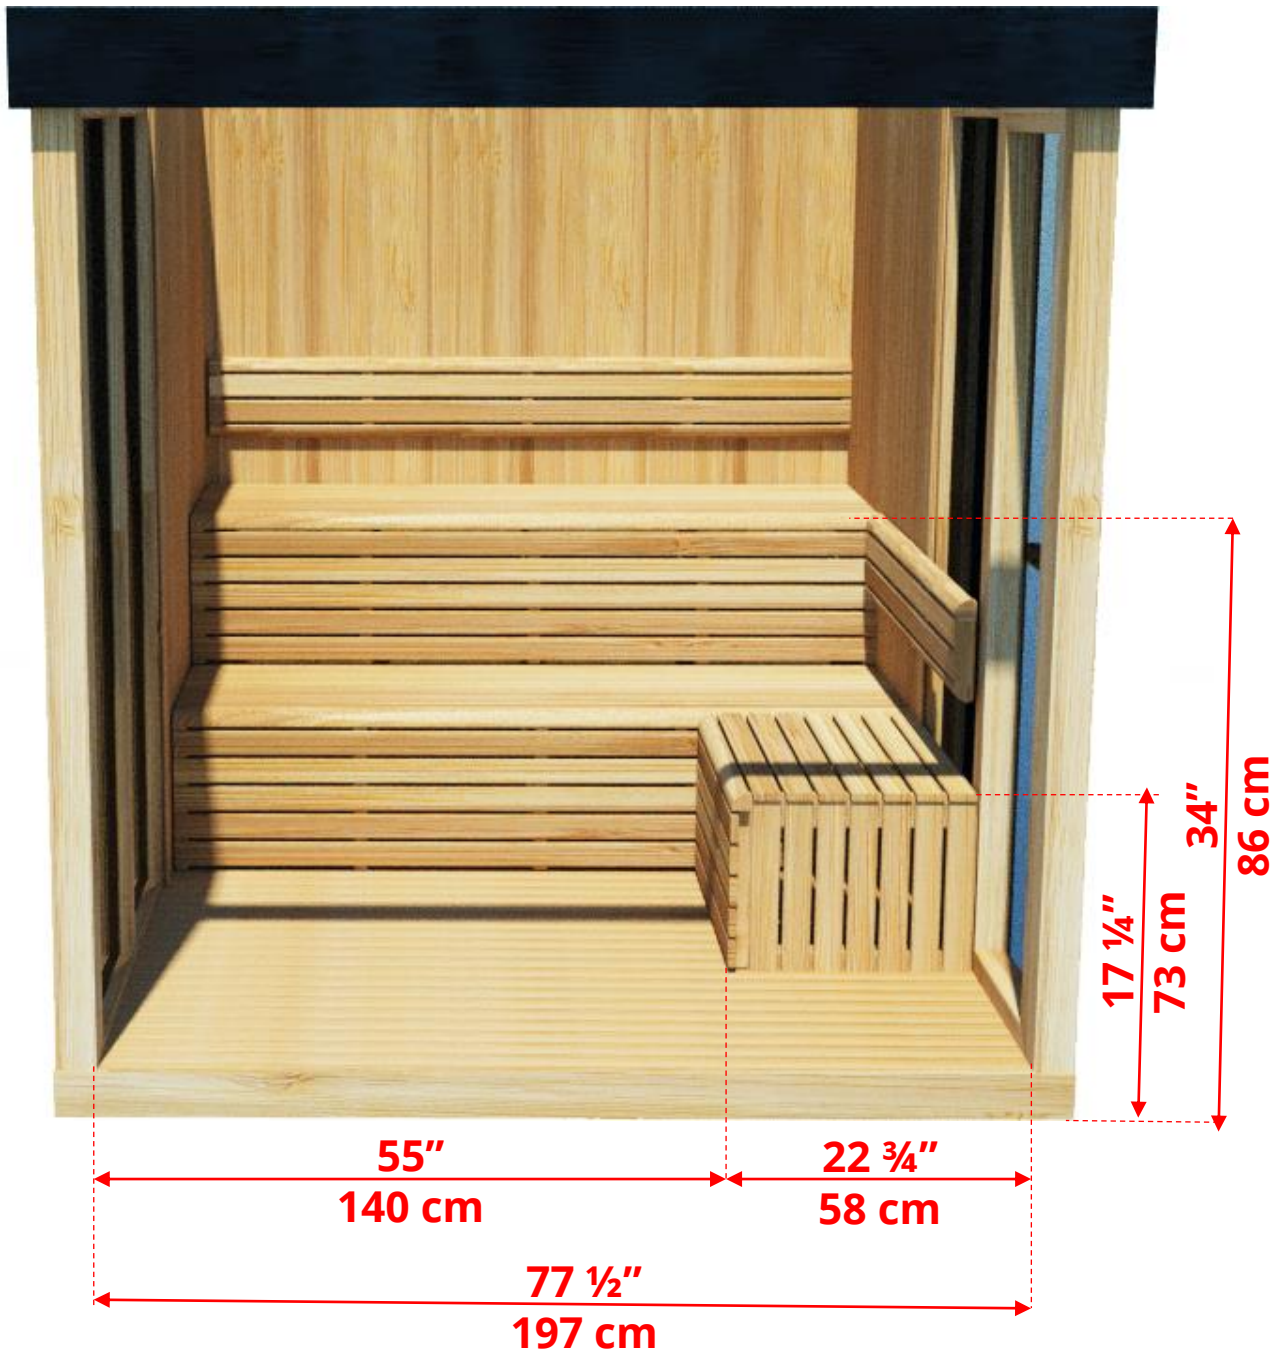

OR6110/ OR6112 Outdoor Pure Cube Orion Sauna

Manufactured by:

OR6110/ OR6112 Outdoor Pure Cube Orion Sauna

L bench can be positioned on either side depending what side door is on.

Manufactured by:

pure cübe

OR6110/ OR6112 Outdoor Pure Cube Orion Sauna

Door can be placed on right or left side of sauna.

Manufactured by:

tel: 888-923-9813 | info@leisurecraft.com | web: www.leisurecraft.com

OR6110/ OR6112 Outdoor Pure Cube Orion Sauna

Sauna has a 1" slope from front to back

Manufactured by: